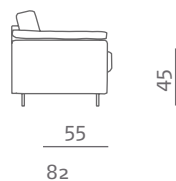

Design: Stouby Design Team