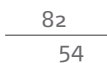

Design: Preben Beck