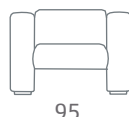

Design: Preben Beck