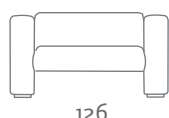

Design: Preben Beck