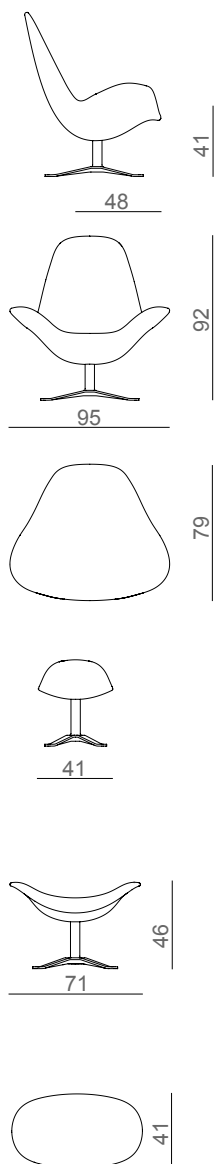

concord low 9843

**stouby**

Design: Thomas Pedersen

Stel:  
Poleret alu

Frame:  
Polished alu

Gestell:  
Alu poliert

#### DK

Concord - Harmonisk elegance og lynhurtig lethed. Concord stolen henter inspiration fra det legendariske passagerfly og bliver uden tvivl det absolutte blikfang i både privatboliger og hotellobbyer verden over. Concord er kendetegnet ved en særlig stelkonstruktion, der understøtter sædets udtryk og giver fornemmelsen af, at stolen nærmest svæver. Benene i støbt aluminium følger stolens form og tilføjer designet et skarpt og strømlinet look. Concord fås i både stof og læder og er udstyret med formstøbt skum i ryg og sæde. Det ikke kun sikrer, at man sidder perfekt, men også giver garanti for, at stolen holder på formerne selv efter mange års brug. Som supplement kan tilkøbes skammel og nakkepude

#### GB

Concord - harmonic elegance and lighting lightness are characterizes for the chair. Concord gets inspiration from the legendary passenger plane. With self-confidence this new chair will create absolute attention in both private residences and hotel lobbies all over the world. Concord is characterized with a special frame structure, which supports the expression of the seat and gives the feeling that the chair more or less is drifting. The legs are in casted aluminum with high gloss polished aluminum and follows the chairs shape and gives the design a sharp and streamlined look. Concord is available in both fabric and leather and is based on a form casted foam in the back and the seat. This ensures a good sitting comfort and also gives guaranty that the chair keeps its shape many years ahead. In the range you will also find footstool and tables.