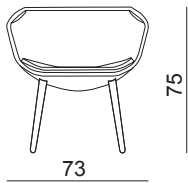

frost 9847

stouby

Design: FurnID

Stel:
Eg
Centerfor i børstet stål

Frame:
Oak
Center foot in brushed steel

Gestell:
Eiche
Fuss aus gebürstetem Stahl

DK

Frost er tegnet af den prisvindende, danske designduo FurnID, der består af møbeldesigner Bo Strange og industriel designer Morten Kjær Stovegaard. Frost er udformet i støbte, tekstilbetrukne skumdele, mens benene er udført i drejet egetræ. Kombinationen giver stolen et på én gang klassisk og futuristisk udtryk. Med sin skulpturelle enkelthed og formfuldendte elegance passer Frost perfekt sammen med både ældre designklassikere og nyere møbler. Og netop derfor vil den raffinerede stol være et smukt indslag i private hjem samt i hotellobbyer eller lufthavnsområder.

GB

Frost is designed by the price winning Danish design duo FurnID, who are represented by furniture designer Bo Strange and industrial designer Morten Kjær Stovegaard. The outside of Frost is made of casted foam and the inside of soft foam, which overall is covered with textile or leather. The legs are natural oak or beach, soap treated, lacquered or dark stained. This combination gives the chair at one time a classic look and a futuristic look. With its sculptural details and finished elegance Frost is perfect with older design classics and modern furniture. And for that reason this sophisticated chair will be a beautiful element in private homes and commercial areas, like hotel lobbies and airports.