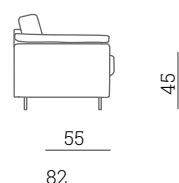

Design: Stouby Design Team