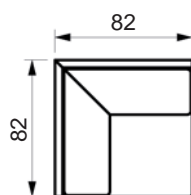

Vers. 119 FF

Vers. 119

Prisliste

LESS SOFA

Vælg mellem standard ryghynder eller full face hynder (FF).
www.raun.com

Vers. 103 FF

Vers. 107 FF

Vers. 104 FF