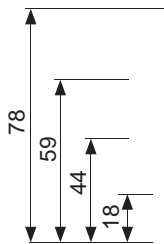

Vers. 119 FF

Vers. 119

Prisliste

LESS SOFA

Vælg mellem standard ryghynder eller full face hynder (FF).
www.raun.com

Vers. 103 FF

Vers. 107 FF

Vers. 104 FF