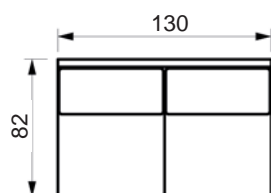

Vers. 119 FF

Vers. 119

Prisliste

LESS SOFA

Vælg mellem standard ryghynder eller full face hynder (FF).
www.raun.com

Vers. 103 FF

Vers. 107 FF

Vers. 104 FF