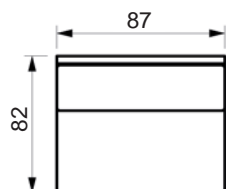

Vers. 119 FF

Vers. 119

Prisliste

LESS SOFA

Vælg mellem standard ryghynder eller full face hynder (FF).
www.raun.com

Vers. 103 FF

Vers. 107 FF

Vers. 104 FF