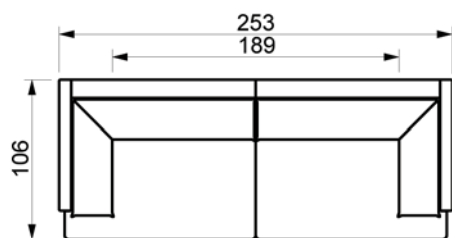

Price list

FAMILY SOFA

www.raun.com

Vers. 142

legs

Standard leg
Twill metal
height 15 cm

fill

back cushion
polydown

seat cushion
cold foam with fiber