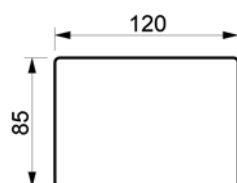

Vers. 82

legs

Standard leg
Twill metal
height 15 cm

fill

back cushion
polydown

seat cushion
cold foam with fiber