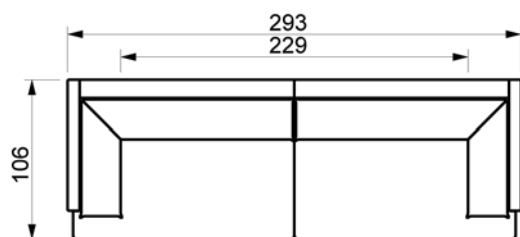

Price list

FAMILY SOFA

www.raun.com

Vers. 143