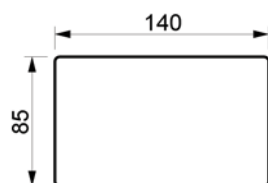

Price list

FAMILY SOFA

www.raun.com

Vers. 83

legs

Standard leg
Twill metal
height 15 cm

fill

back cushion
polydown

seat cushion
cold foam with fiber