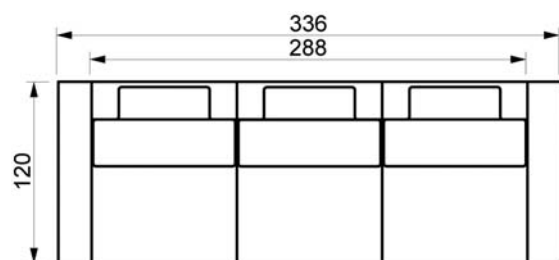

Price list

RETREAT SOFA

Choose between standard back cushions or full face cushions (FF)

www.raun.com

Vers. 33

Vers. 34

Vers. 35

Vers. 36

Price list

RETREAT SOFA

Choose between standard back cushions or full face cushions (FF)

www.raun.com

Vers. 33 FF

Vers. 34 FF

Vers. 35 FF

Vers. 36 FF

Price list

RETREAT SOFA

Choose between standard back cushions or full face cushions (FF)

www.raun.com

Vers. 97 FF chaise

Vers. 97 chaise

Vers. 77 FF chaise

Vers. 77 chaise

Legs

Standard leg
black plastic
height 5 cm
dia 5 cm

Fill

Back cushion
Polydown

Seat cushion
Down