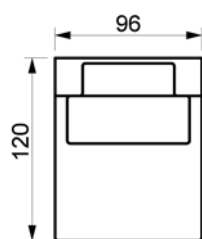

Price list

RETREAT SOFA

Choose between standard back cushions or full face cushions (FF)

www.raun.com

Vers. 33

Vers. 34

Vers. 35

Vers. 36

Price list

RETREAT SOFA

Choose between standard back cushions or full face cushions (FF)

www.raun.com

Vers. 33 FF

Vers. 34 FF

Vers. 35 FF

Vers. 36 FF

Legs

Standard leg
black plastic
height 5 cm
dia 5 cm

Fill

Back cushion
Polydown

Seat cushion
Down