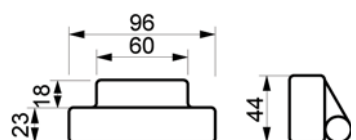

Vers. 85 pouf

Vers. 38 pouf

Price list

RETREAT SOFA

Choose between standard back cushions or full face cushions (FF)

www.raun.com

Vers. 42

Vers. 42 FF

Legs

Standard leg
black plastic
height 5 cm
dia 5 cm

Fill

Back cushion
Polydown

Seat cushion
Down