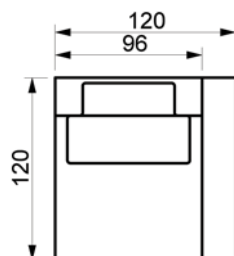

Price list

RETREAT SOFA

Choose between standard back cushions or full face cushions (FF)

www.raun.com

Vers. 33

Vers. 34

Vers. 35

Vers. 36

Price list

RETREAT SOFA

Choose between standard back cushions or full face cushions (FF)

www.raun.com

Vers. 33 FF

Vers. 34 FF

Vers. 35 FF

Vers. 36 FF

Legs

Standard leg
black plastic
height 5 cm
dia 5 cm

Fill

Back cushion
Polydown

Seat cushion
Down