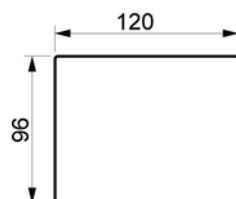

Price list

RETREAT SOFA

Choose between standard back cushions or full face cushions (FF)

www.raun.com

Vers. 33 FF

Vers. 34 FF

Vers. 35 FF

Vers. 36 FF

Price list

RETREAT SOFA

Choose between standard back cushions or full face cushions (FF)

www.raun.com

Vers. 97 FF chaise

Vers. 97 chaise

Vers. 77 FF chaise

Vers. 77 chaise