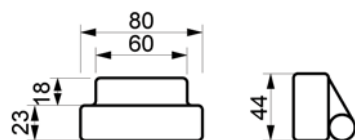

Price list

RETREAT SOFA

Choose between standard back cushions or full face cushions (FF)

www.raun.com

Vers. 97 FF chaise

Vers. 97 chaise

Vers. 77 FF chaise

Vers. 77 chaise

Vers. 85 pouf

Vers. 38 pouf

Price list

RETREAT SOFA

Choose between standard back cushions or full face cushions (FF)

www.raun.com

Vers. 42

Vers. 42 FF

Legs

Standard leg
black plastic
height 5 cm
dia 5 cm

Fill

Back cushion
Polydown

Seat cushion
Down