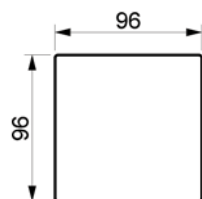

Price list

RETREAT SOFA

Choose between standard back cushions or full face cushions (FF)

www.raun.com

Vers. 33 FF

Vers. 34 FF

Vers. 35 FF

Vers. 36 FF

Price list

RETREAT SOFA

Choose between standard back cushions or full face cushions (FF)

www.raun.com

Vers. 97 FF chaise

Vers. 97 chaise

Vers. 77 FF chaise

Vers. 77 chaise

Vers. 85 pouf

Vers. 38 pouf

Price list

RETREAT SOFA

Choose between standard back cushions or full face cushions (FF)

www.raun.com

Vers. 42

Vers. 42 FF