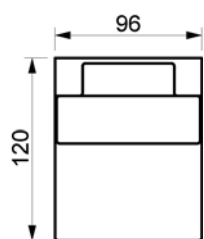

Price list

RETREAT SOFA

Choose between standard back cushions or full face cushions (FF)

www.raun.com

Vers. 33 FF

Vers. 34 FF

Vers. 35 FF

Vers. 36 FF

Price list

RETREAT SOFA

Choose between standard back cushions or full face cushions (FF)

www.raun.com

Vers. 97 FF chaise

Vers. 97 chaise

Vers. 77 FF chaise

Vers. 77 chaise

Legs

Standard leg
black plastic
height 5 cm
dia 5 cm

Fill

Back cushion
Polydown

Seat cushion
Down