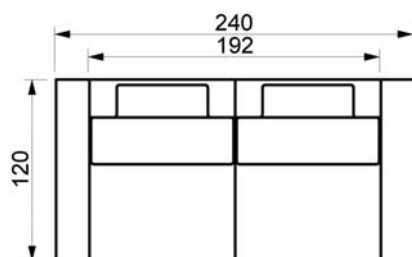

Price list

RETREAT SOFA

Choose between standard back cushions or full face cushions (FF)

www.raun.com

Vers. 33

Vers. 34

Vers. 35

Vers. 36

Price list

RETREAT SOFA

Choose between standard back cushions or full face cushions (FF)

www.raun.com

Vers. 33 FF

Vers. 34 FF

Vers. 35 FF

Vers. 36 FF

Price list

RETREAT SOFA

Choose between standard back cushions or full face cushions (FF)

www.raun.com

Vers. 97 FF chaise

Vers. 97 chaise

Vers. 77 FF chaise

Vers. 77 chaise

Legs

Standard leg
black plastic
height 5 cm
dia 5 cm

Fill

Back cushion
Polydown

Seat cushion
Down