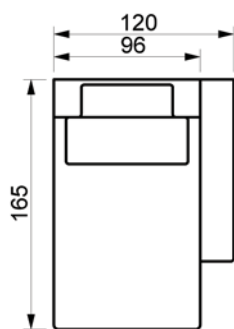

Price list

RETREAT SOFA

Choose between standard back cushions or full face cushions (FF)

www.raun.com

Vers. 33 FF

Vers. 34 FF

Vers. 35 FF

Vers. 36 FF

Price list

RETREAT SOFA

Choose between standard back cushions or full face cushions (FF)

www.raun.com

Vers. 97 FF chaise

Vers. 97 chaise

Vers. 77 FF chaise

Vers. 77 chaise

Vers. 85 pouf

Vers. 38 pouf

Price list

RETREAT SOFA

Choose between standard back cushions or full face cushions (FF)

www.raun.com

Vers. 42

Vers. 42 FF

Legs

Standard leg
black plastic
height 5 cm
dia 5 cm

Fill

Back cushion
Polydown

Seat cushion
Down