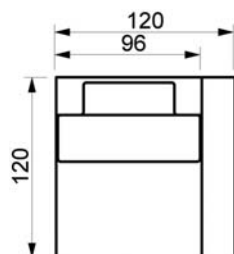

Price list

RETREAT SOFA

Choose between standard back cushions or full face cushions (FF)

www.raun.com

Vers. 33

Vers. 34

Vers. 35

Vers. 36

Price list

RETREAT SOFA

Choose between standard back cushions or full face cushions (FF)

www.raun.com

Vers. 33 FF

Vers. 34 FF

Vers. 35 FF

Vers. 36 FF

Price list

RETREAT SOFA

Choose between standard back cushions or full face cushions (FF)

www.raun.com

Vers. 97 FF chaise

Vers. 97 chaise

Vers. 77 FF chaise

Vers. 77 chaise

Legs

Standard leg
black plastic
height 5 cm
dia 5 cm

Fill

Back cushion
Polydown

Seat cushion
Down