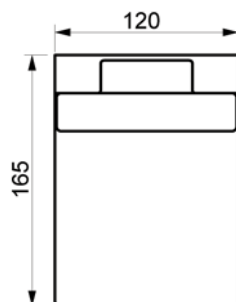

Price list

RETREAT SOFA

Choose between standard back cushions or full face cushions (FF)

www.raun.com

Vers. 33 FF

Vers. 34 FF

Vers. 35 FF

Vers. 36 FF

Price list

RETREAT SOFA

Choose between standard back cushions or full face cushions (FF)

www.raun.com

Vers. 97 FF chaise

Vers. 97 chaise

Vers. 77 FF chaise

Vers. 77 chaise

Legs

Standard leg
black plastic
height 5 cm
dia 5 cm

Fill

Back cushion
Polydown

Seat cushion
Down