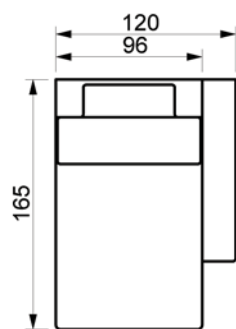

Price list

RETREAT SOFA

Choose between standard back cushions or full face cushions (FF)

www.raun.com

Vers. 33 FF

Vers. 34 FF

Vers. 35 FF

Vers. 36 FF

Price list

RETREAT SOFA

Choose between standard back cushions or full face cushions (FF)

www.raun.com

Vers. 97 FF chaise

Vers. 97 chaise

Vers. 77 FF chaise

Vers. 77 chaise

Legs

Standard leg
black plastic
height 5 cm
dia 5 cm

Fill

Back cushion
Polydown

Seat cushion
Down