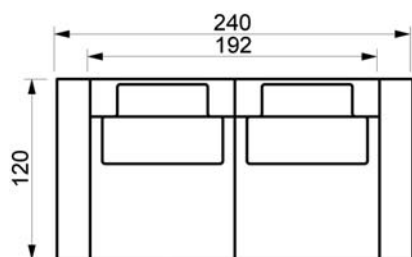

Price list

RETREAT SOFA

Choose between standard back cushions or full face cushions (FF)

www.raun.com

Vers. 33

Vers. 34

Vers. 35

Vers. 36

Price list

RETREAT SOFA

Choose between standard back cushions or full face cushions (FF)

www.raun.com

Vers. 33 FF

Vers. 34 FF

Vers. 35 FF

Vers. 36 FF

Price list

RETREAT SOFA

Choose between standard back cushions or full face cushions (FF)

www.raun.com

Vers. 97 FF chaise

Vers. 97 chaise

Vers. 77 FF chaise

Vers. 77 chaise

Legs

Standard leg
black plastic
height 5 cm
dia 5 cm

Fill

Back cushion
Polydown

Seat cushion
Down