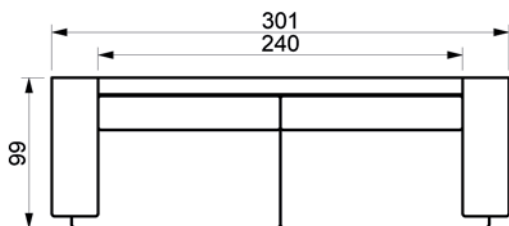

Prisliste

RELAX SOFA

www.raun.com

Vers. 136