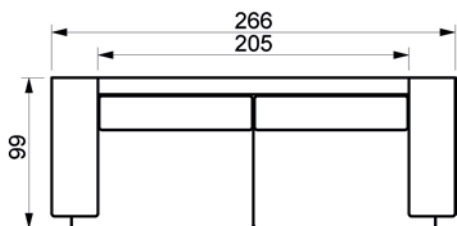

Prisliste

RELAX SOFA

www.raun.com

Vers. 5