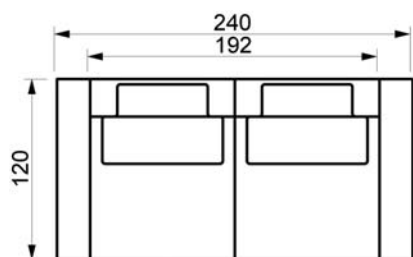

RETREAT SOFA

Retreat fås med standard ryghynder eller med full face hynder (FF).

www.raun.com

Vers. 33

Vers. 34

Vers. 35

Vers. 36

Prisliste

RETREAT SOFA

Retreat fås med standard ryghynder eller med full face hynder (FF).

www.raun.com

Vers. 33 FF

Vers. 34 FF

Vers. 35 FF

Vers. 36 FF

Prisliste