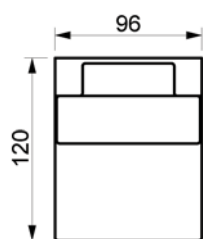

RETREAT SOFA

Retreat fås med standard ryghynder eller med full face hynder (FF).

www.raun.com

Vers. 33 FF

Vers. 34 FF

Vers. 35 FF

Vers. 36 FF

Prisliste