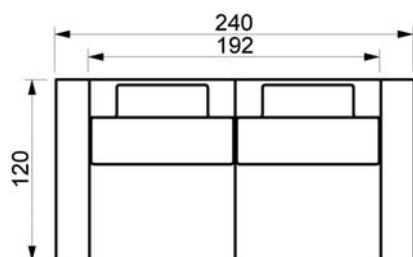

RETREAT SOFA

Retreat fås med standard ryghynder eller med full face hynder (FF).

www.raun.com

Vers. 33

Vers. 34

Vers. 35

Vers. 36

Prisliste

RETREAT SOFA

Retreat fås med standard ryghynder eller med full face hynder (FF).

www.raun.com

Vers. 33 FF

Vers. 34 FF

Vers. 35 FF

Vers. 36 FF

Prisliste