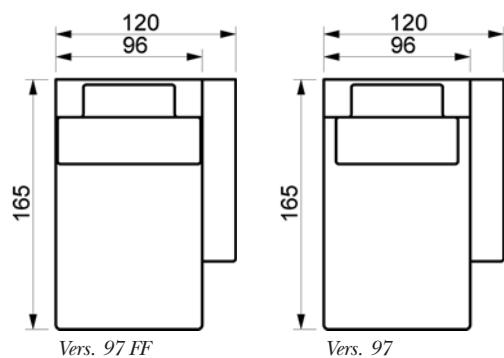

Prisliste

RETREAT SOFA

Retreat fås med standard ryghynder eller med full face hynder (FF).

www.raun.com