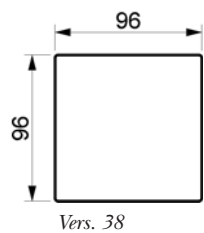

Prisliste

RETREAT SOFA

Retreat fås med standard ryghynder eller med full face hynder (FF).

www.raun.com