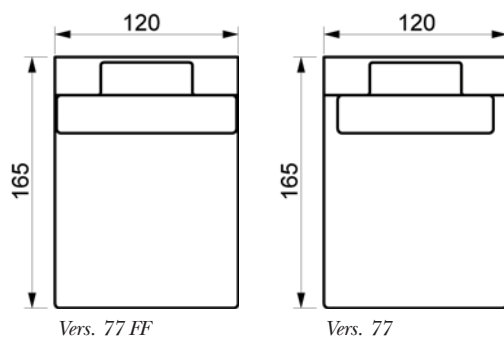

Prisliste

RETREAT SOFA

Retreat fås med standard ryghynder eller med full face hynder (FF).

www.raun.com