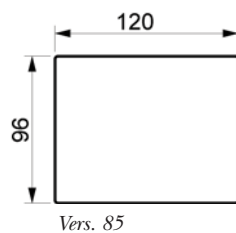

Prisliste

RETREAT SOFA

Retreat fås med standard ryghynder eller med full face hynder (FF).

www.raun.com