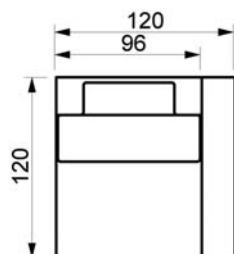

RETREAT SOFA

Retreat fås med standard ryghynder eller med full face hynder (FF).

www.raun.com

Vers. 33 FF

Vers. 34 FF

Vers. 35 FF

Vers. 36 FF

Prisliste