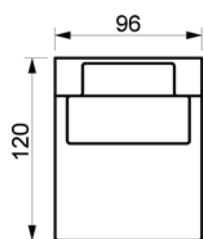

RETREAT SOFA

Retreat fås med standard ryghynder eller med full face hynder (FF).

www.raun.com

Vers. 33

Vers. 34

Vers. 35

Vers. 36

Prisliste

RETREAT SOFA

Retreat fås med standard ryghynder eller med full face hynder (FF).

www.raun.com

Vers. 33 FF

Vers. 34 FF

Vers. 35 FF

Vers. 36 FF

Prisliste