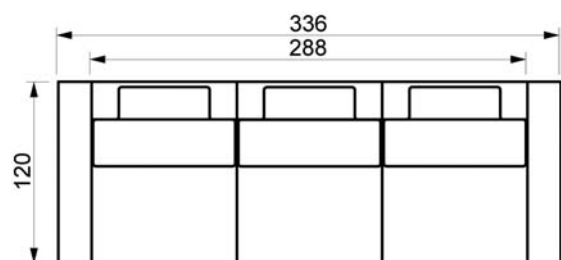

RETREAT SOFA

Retreat fås med standard ryghynder eller med full face hynder (FF).

www.raun.com

Vers. 33

Vers. 34

Vers. 35

Vers. 36

Prisliste

RETREAT SOFA

Retreat fås med standard ryghynder eller med full face hynder (FF).

www.raun.com

Vers. 33 FF

Vers. 34 FF

Vers. 35 FF

Vers. 36 FF

Prisliste