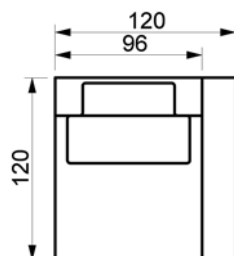

RETREAT SOFA

Retreat fås med standard ryghynder eller med full face hynder (FF).

www.raun.com

Vers. 33

Vers. 34

Vers. 35

Vers. 36

Prisliste

RETREAT SOFA

Retreat fås med standard ryghynder eller med full face hynder (FF).

www.raun.com

Vers. 33 FF

Vers. 34 FF

Vers. 35 FF

Vers. 36 FF

Prisliste